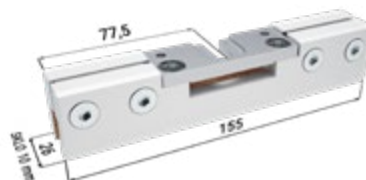

2 stops

2 carriages

2 plastic coffin joints

ACCESSORIES AT EXTRA CHARGE

Installation package for glass door

2 spacer profiles

1 end cap

2 Vetro 22 units

1 sliding guide with brushes

2 stops

2 carriages

2 Vetro 22 covering profiles

2 Vetro 22 covers

DATA NECESSARY FOR ORDERING INSTALLATION PACKAGES FOR Aktive II STANDARD POCKET DOORFRAME:

- Net passage pocket dimensions