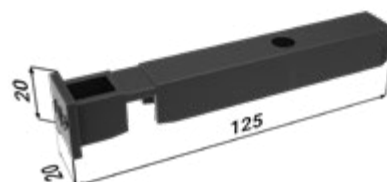

2 plastic coffin joints