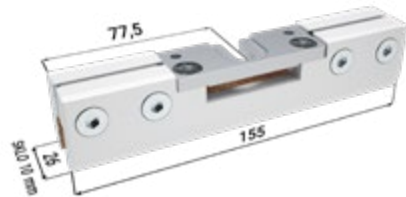

Fixture kit for Vetro 22 glass door leaf with guide

2 Vetros