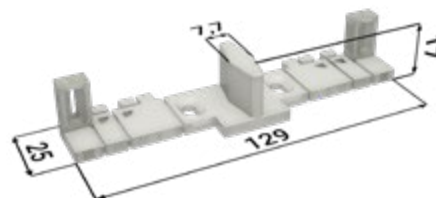

Accessories for pocket doorframes

NORMA STANDARD

All accessories and joining material included.

INCLUDED IN THE PACKAGE

Set of travelling mechanisms

1 rail add-on

2 door racks

1 guide pin

2 stops

2 carriages

ACCESSORIES AT EXTRA CHARGE

Soft closing mechanism for wooden/glass door + activator

1 soft closing mechanism

1 activator

1 cartridge

Fixture kit for Vetro 22 glass door leaf with guide